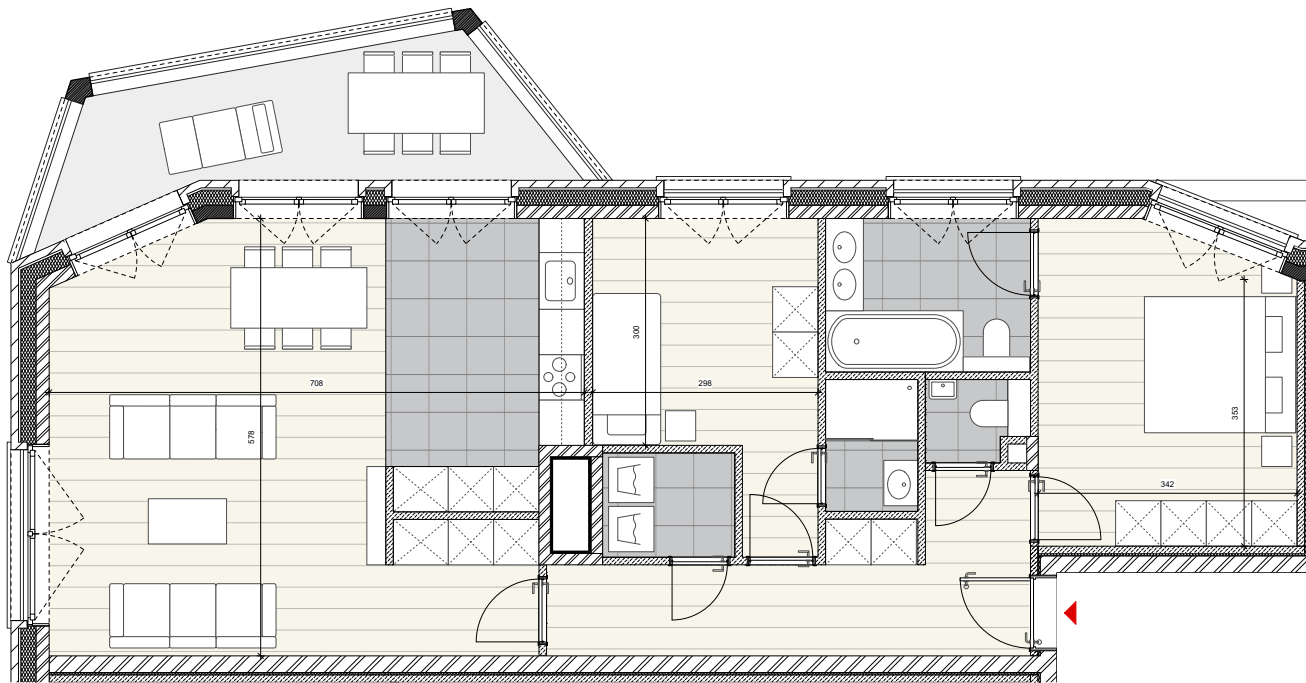

SCARLET

1.2

Floor: 1

Bedrooms: 2

Gross living area.: 103,6 m²

Gross terrace: 13,0 m²

West

nextensa • awg
SBa
noA

Sanitary fixtures and measurements on plans are for reference only. Furniture is not included.

Version Aug 2022

N

PARK LANE